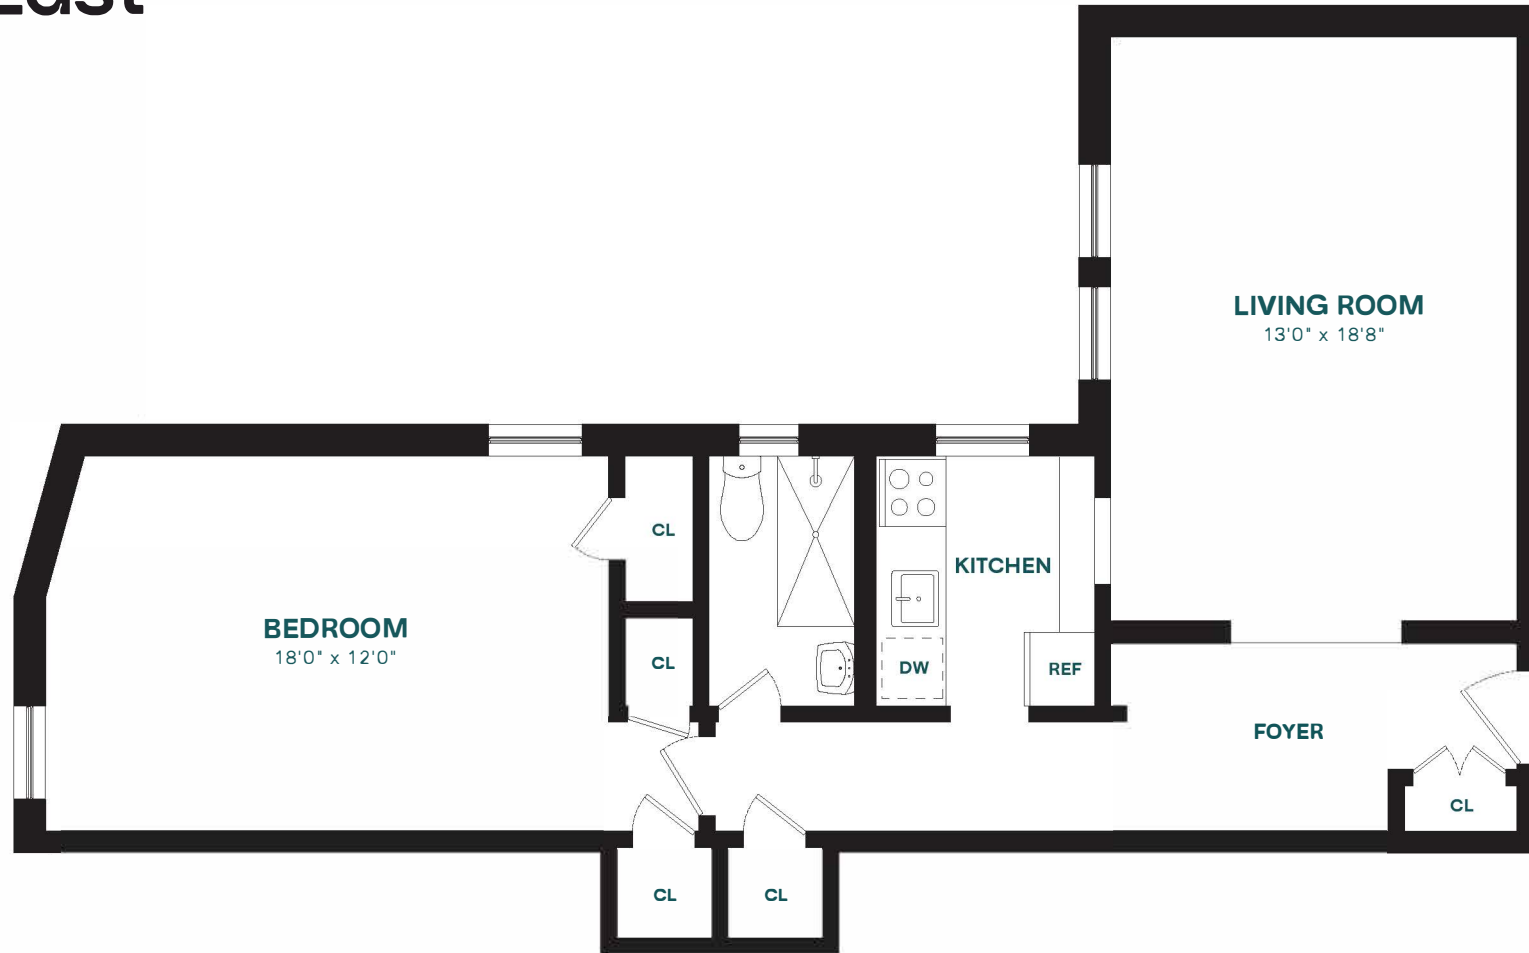

## Origin Park Terrace East

# Residence D

1 BEDROOM  
1 BATHROOM  
758 sq ft

95 Park Terrace East  
New York, NY 10034

40° 52' 16.752" N 73° 54' 56.952" W