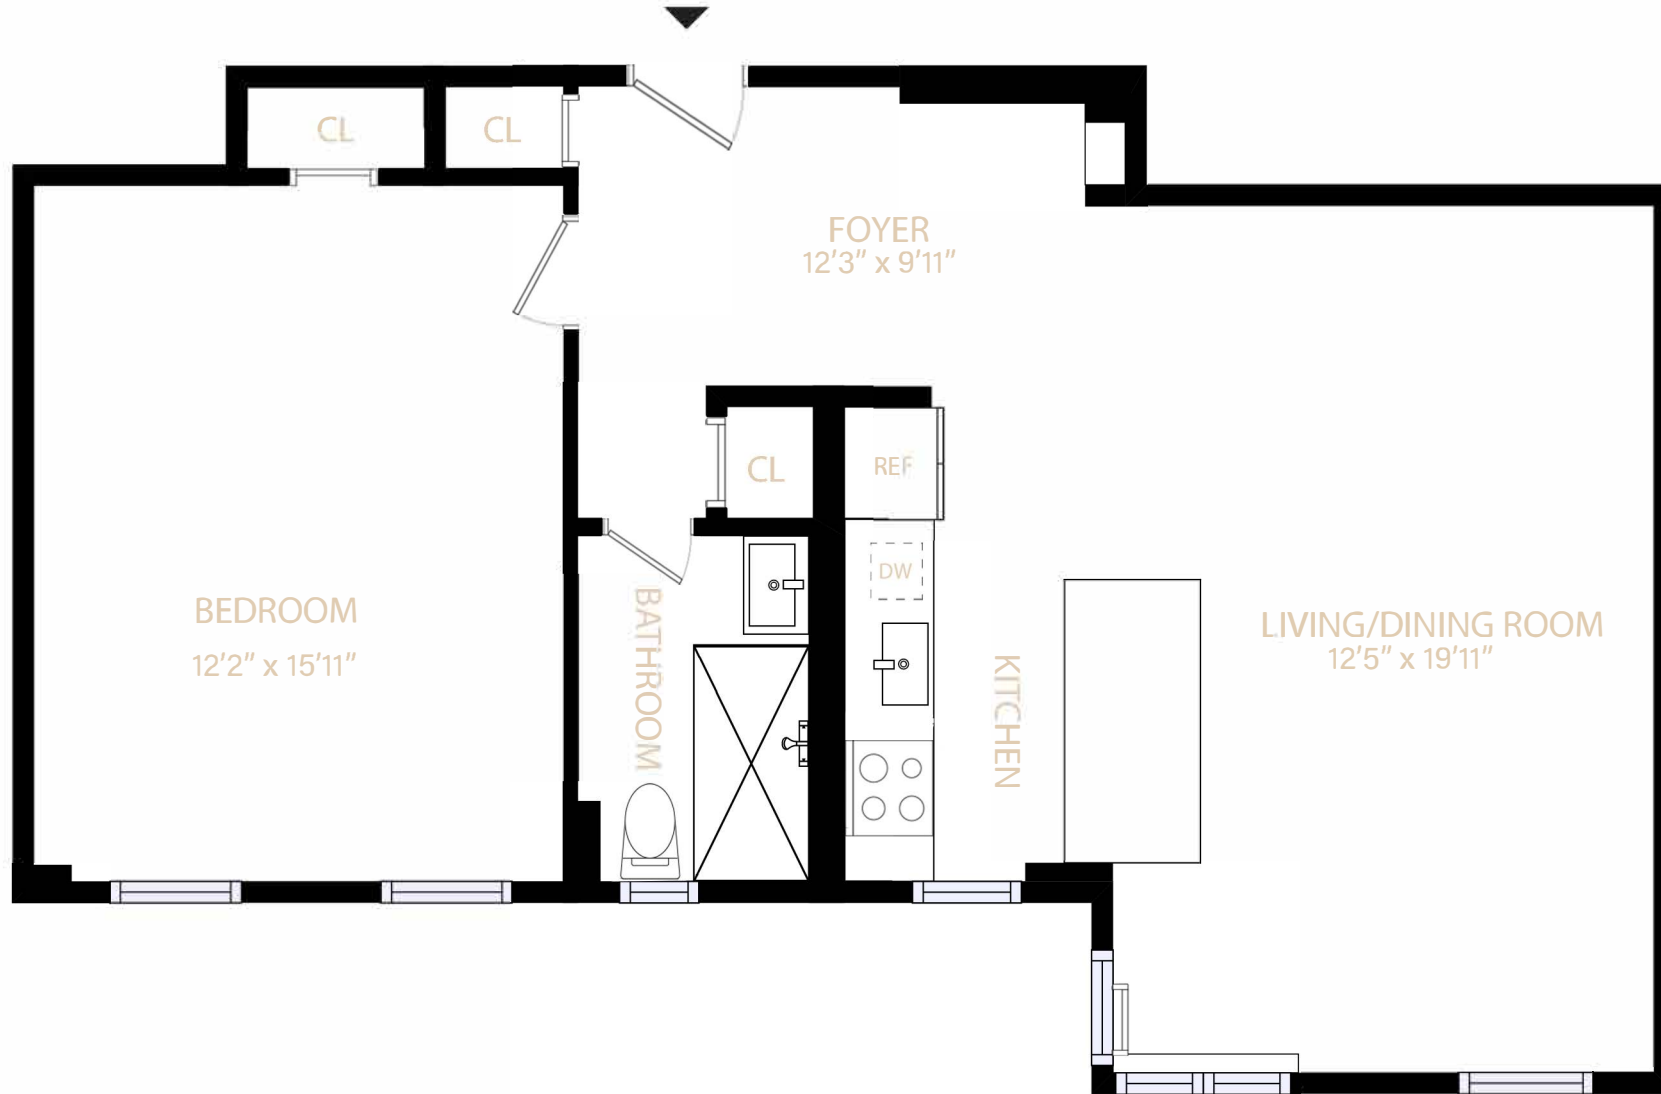

BEDFORD PARK

N^o5

Residence G

Floors 2-6

1 BEDROOM
1 BATHROOM
735 sq ft

Origin Valentine

3000 Valentine Avenue
Bronx, NY 10458

40° 52' 20.676" N 73° 53' 6.792" W

VALENTINE AVENUE

Origin North

THIS IS NOT AN OFFERING. THE COMPLETE OFFERING TERMS ARE IN OFFERING PLANS AVAILABLE FROM NEW SPONSORS. FILE NO. C-86037 BRXVAI ENTIRE APARTMENTS LLC, NEW SPONSORS' ADDRESS: 152 WEST 57TH STREET, 12TH FLOOR, NEW YORK, NY 10019. ANY LAYOUTS, SQUARE FOOTAGES, DIMENSIONS, DISTANCES, MAPS, AND DESCRIPTIONS ARE GENERAL AND APPROXIMATE AND SUBJECT TO NORMAL VARIANCES AND TOLERANCES. SOME MATERIALS, FINISHES, FIXTURES, OR APPLIANCES MAY VARY BY APARTMENT. NEW SPONSOR RESERVES THE RIGHT TO MAKE CHANGES IN ACCORDANCE WITH THE TERMS OF THE OFFERING PLAN. EQUAL HOUSING OPPORTUNITY.