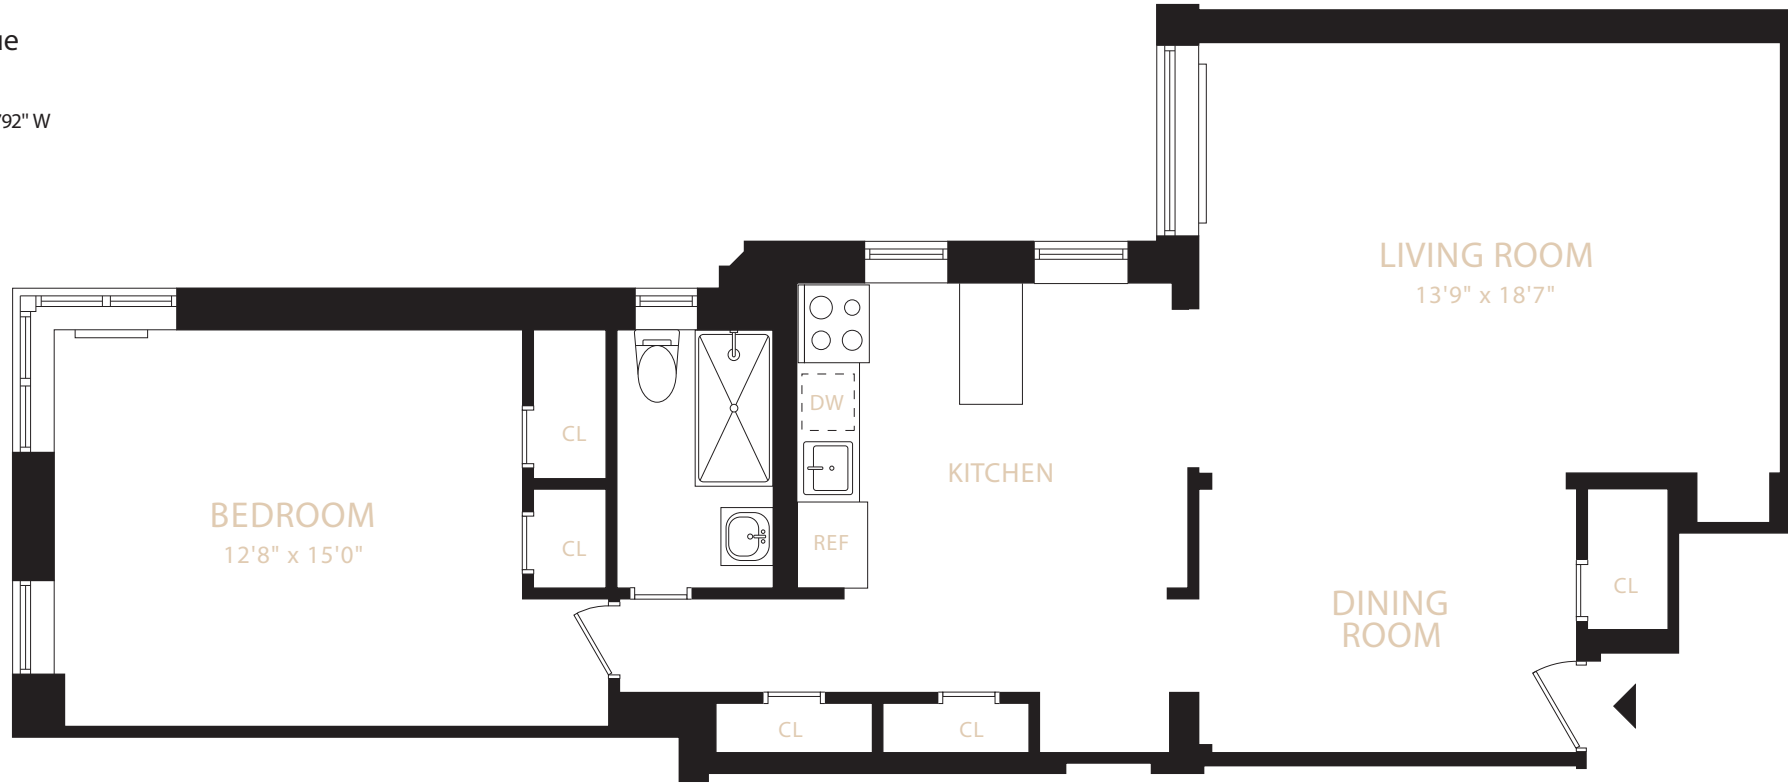

BEDFORD PARK

N^o5

Origin Valentine

3000 Valentine Avenue
Bronx, NY 10458

40° 52' 20.676" N 73° 53' 6.792" W

Residence J

Floors 2-6

1 BEDROOM
1 BATHROOM
990 sq ft

Origin North

THIS IS NOT AN OFFERING. THE COMPLETE OFFERING TERMS ARE IN OFFERING PLANS AVAILABLE FROM NEW SPONSORS. FILE NO. C-860376 BRX VALENTINE APARTMENTS LLC. NEW SPONSORS' ADDRESS: 152 WEST 57TH STREET, 12TH FLOOR, NEW YORK, NY 10019. ANY LAYOUTS, SQUARE FOOTAGES, DIMENSIONS, DISTANCES, MAPS, AND DESCRIPTIONS ARE GENERAL AND APPROXIMATE AND SUBJECT TO NORMAL VARIANCES AND TOLERANCES. SOME MATERIALS, FINISHES, FIXTURES, OR APPLIANCES MAY VARY BY APARTMENT. NEW SPONSOR RESERVES THE RIGHT TO MAKE CHANGES IN ACCORDANCE WITH THE TERMS OF THE OFFERING PLAN. EQUAL HOUSING OPPORTUNITY. 