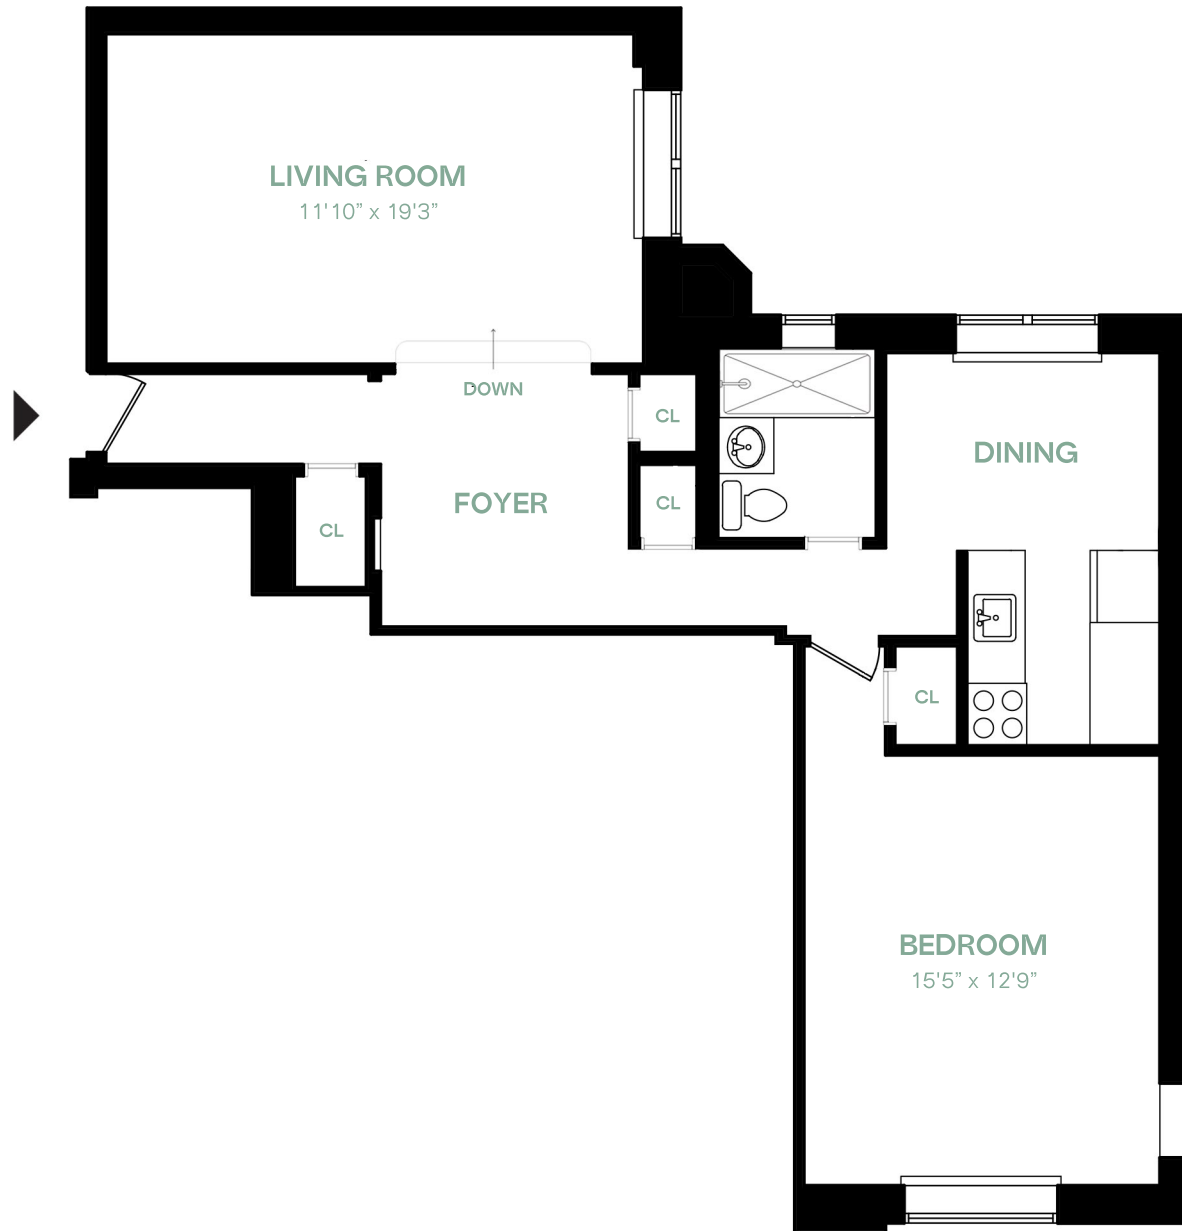

NORWOOD

Nº 1

Origin Perry

3245 Perry Avenue
Bronx, NY 10467

40° 52' 32.916" N 73° 52' 35.724" W

Residence G

Floors 2-6

1 BEDROOM
1 BATHROOM
947 sq ft

Origin North

THIS IS NOT AN OFFERING. THE COMPLETE OFFERING TERMS ARE IN OFFERING PLANS AVAILABLE FROM NEW SPONSORS. FILE NO. C-860377 BRX PERRY APARTMENTS LLC. NEW SPONSORS' ADDRESS: 152 WEST 57TH STREET, 12TH FLOOR, NEW YORK, NY 10019. ANY LAYOUTS, SQUARE FOOTAGES, DIMENSIONS, DISTANCES, MAPS, AND DESCRIPTIONS ARE GENERAL AND APPROXIMATE AND SUBJECT TO NORMAL VARIANCES AND TOLERANCES. SOME MATERIALS, FINISHES, FIXTURES, OR APPLIANCES MAY VARY BY APARTMENT. NEW SPONSOR RESERVES THE RIGHT TO MAKE CHANGES IN ACCORDANCE WITH THE TERMS OF THE OFFERING PLAN. EQUAL HOUSING OPPORTUNITY.