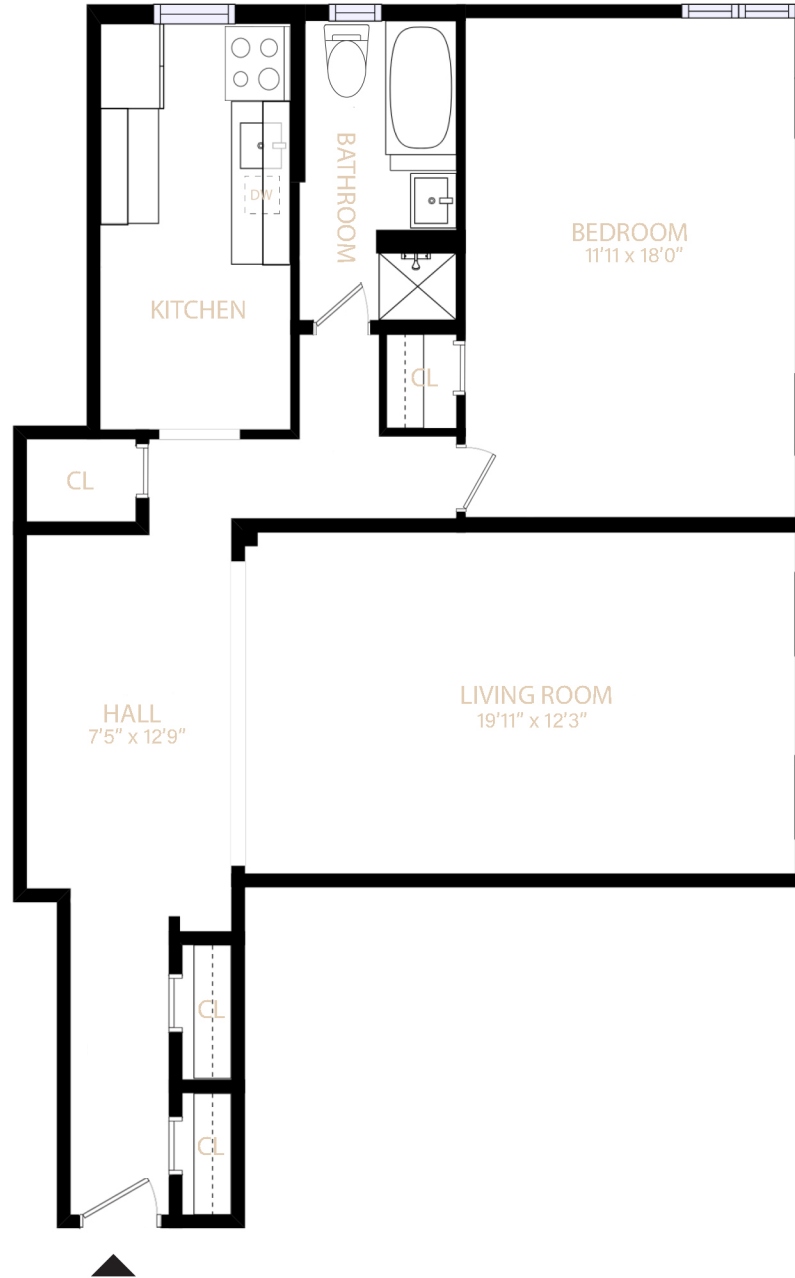

BEDFORD PARK

N^o5

Origin Valentine

3000 Valentine Avenue
Bronx, NY 10458

40° 52' 20.676" N 73° 53' 6.792" W

Residence F

Floors 2-6

1 BEDROOM
1 BATHROOM
900 sq ft

Origin North

THIS IS NOT AN OFFERING. THE COMPLETE OFFERING TERMS ARE IN OFFERING PLANS AVAILABLE FROM NEW SPONSORS. FILE NO. C-860376 BRX VALENTINE APARTMENTS LLC. NEW SPONSORS' ADDRESS: 152 WEST 57TH STREET, 12TH FLOOR, NEW YORK, NY 10019. ANY LAYOUTS, SQUARE FOOTAGES, DIMENSIONS, DISTANCES, MAPS, AND DESCRIPTIONS ARE GENERAL AND APPROXIMATE AND SUBJECT TO NORMAL VARIANCES AND TOLERANCES. SOME MATERIALS, FINISHES, FIXTURES, OR APPLIANCES MAY VARY BY APARTMENT. NEW SPONSOR RESERVES THE RIGHT TO MAKE CHANGES IN ACCORDANCE WITH THE TERMS OF THE OFFERING PLAN. EQUAL HOUSING OPPORTUNITY.