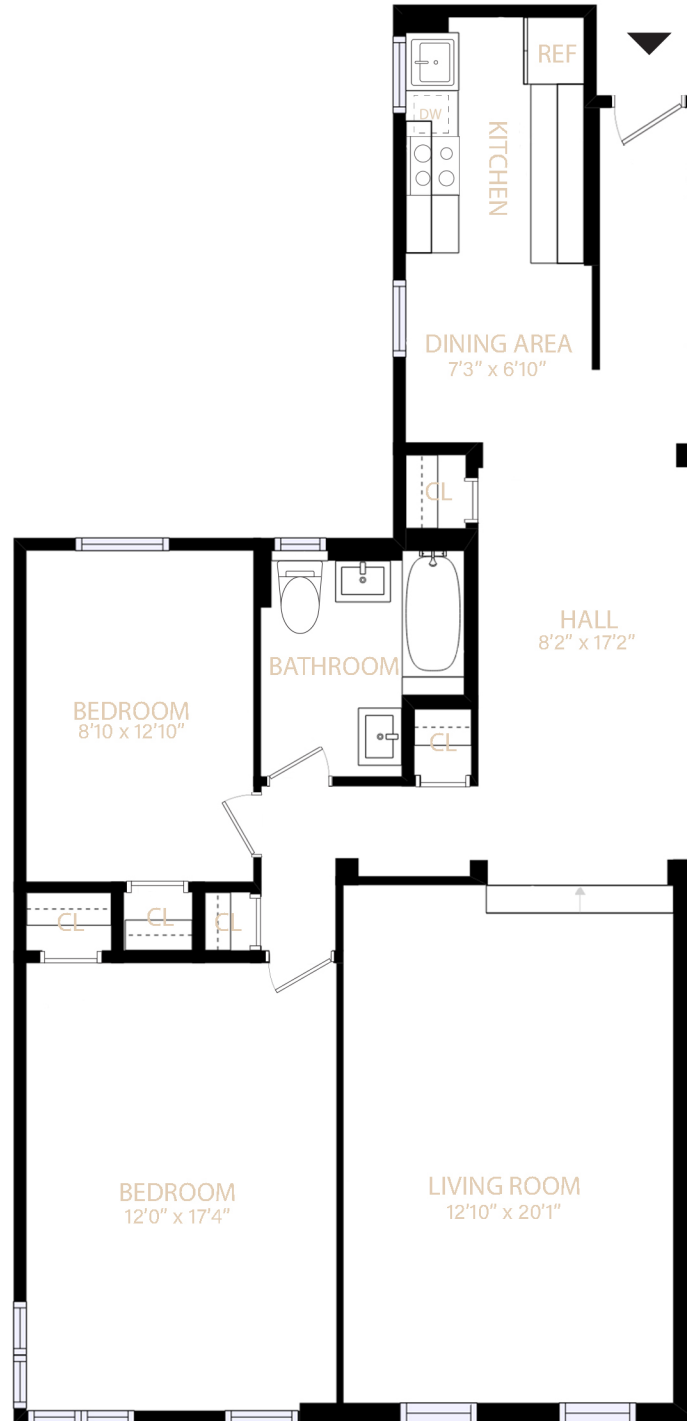

## Origin Valentine

3000 Valentine Avenue  
Bronx, NY 10458

40° 52' 20.676" N 73° 53' 6.792" W

# Residence B

Floors 2-6

2 BEDROOM  
1 BATHROOM  
1050 sq ft

# Origin North

THIS IS NOT AN OFFERING. THE COMPLETE OFFERING TERMS ARE IN OFFERING PLANS AVAILABLE FROM NEW SPONSORS. FILE NO. C-860376 BRX VALENTINE APARTMENTS LLC. NEW SPONSORS' ADDRESS: 152 WEST 57TH STREET, 12TH FLOOR, NEW YORK, NY 10019. ANY LAYOUTS, SQUARE FOOTAGES, DIMENSIONS, DISTANCES, MAPS, AND DESCRIPTIONS ARE GENERAL AND APPROXIMATE AND SUBJECT TO NORMAL VARIANCES AND TOLERANCES. SOME MATERIALS, FINISHES, FIXTURES, OR APPLIANCES MAY VARY BY APARTMENT. NEW SPONSOR RESERVES THE RIGHT TO MAKE CHANGES IN ACCORDANCE WITH THE TERMS OF THE OFFERING PLAN. EQUAL HOUSING OPPORTUNITY.