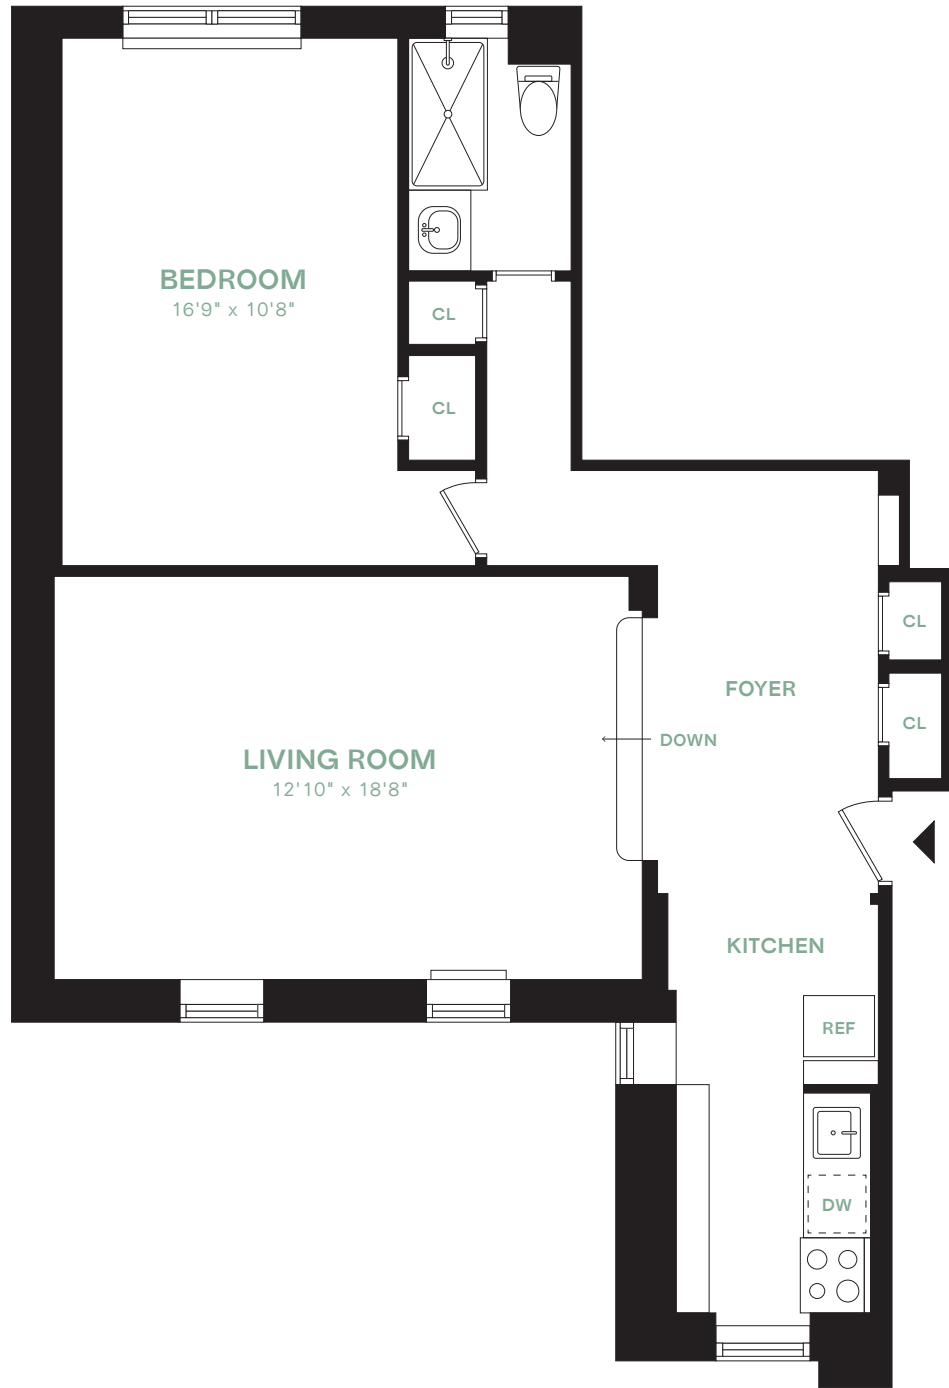

## Origin Perry

3245 Perry Avenue  
Bronx, NY 10467

40° 52' 32.916" N 73° 52' 35.724" W

# Residence C

## Floor 1

1 BEDROOM  
1 BATHROOM  
863 sq ft