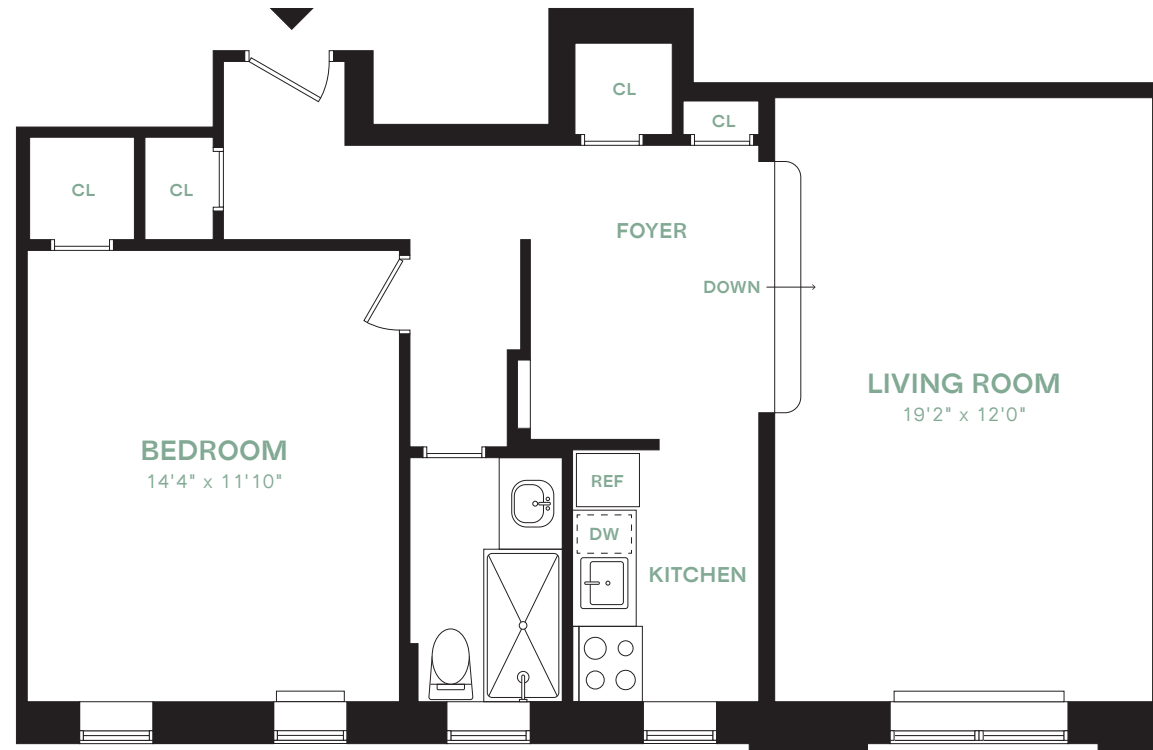

NORWOOD

Nº 1

Origin Perry

3245 Perry Avenue
Bronx, NY 10467

40° 52' 32.916" N 73° 52' 35.724" W

Residence A

Floors 2-6

1 BEDROOM
1 BATHROOM
742 sq ft

Origin North

THIS IS NOT AN OFFERING. THE COMPLETE OFFERING TERMS ARE IN OFFERING PLANS AVAILABLE FROM NEW SPONSORS. FILE NO. C-860377 BRX PERRY APARTMENTS LLC. NEW SPONSORS' ADDRESS: 152 WEST 57TH STREET, 12TH FLOOR, NEW YORK, NY 10019. ANY LAYOUTS, SQUARE FOOTAGES, DIMENSIONS, DISTANCES, MAPS, AND DESCRIPTIONS ARE GENERAL AND APPROXIMATE AND SUBJECT TO NORMAL VARIANCES AND TOLERANCES. SOME MATERIALS, FINISHES, FIXTURES, OR APPLIANCES MAY VARY BY APARTMENT. NEW SPONSOR RESERVES THE RIGHT TO MAKE CHANGES IN ACCORDANCE WITH THE TERMS OF THE OFFERING PLAN. EQUAL HOUSING OPPORTUNITY.