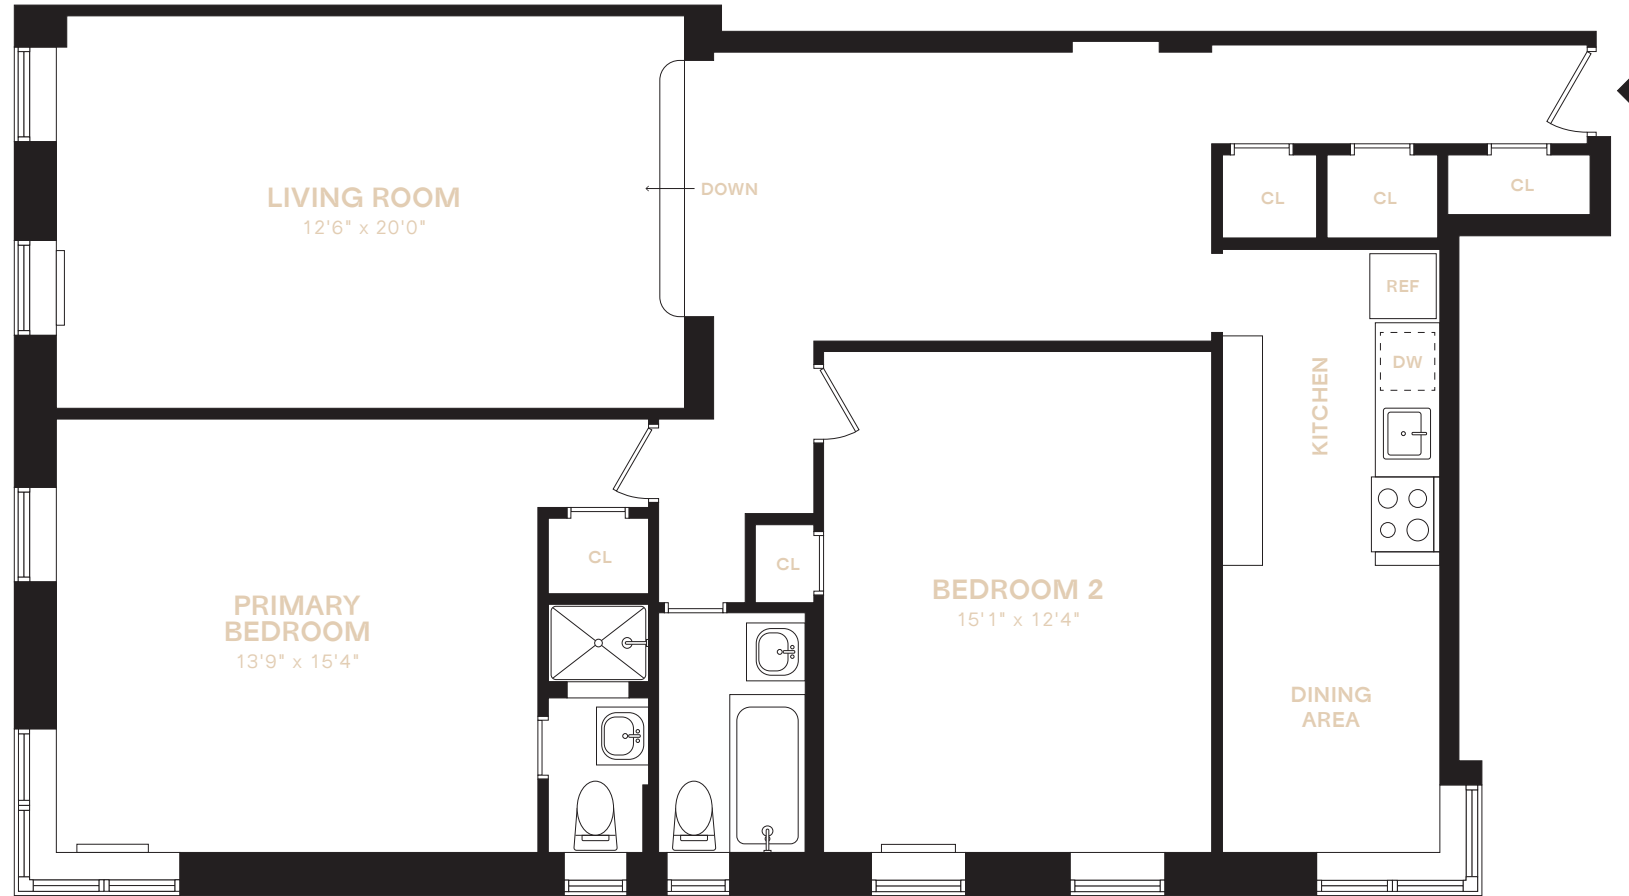

## Origin Valentine

3000 Valentine Avenue  
Bronx, NY 10458

40° 52' 20.676" N 73° 53' 6.792" W

# Residence H

Floors 2-6

2 BEDROOMS  
2 BATHROOMS  
1,290 sq ft