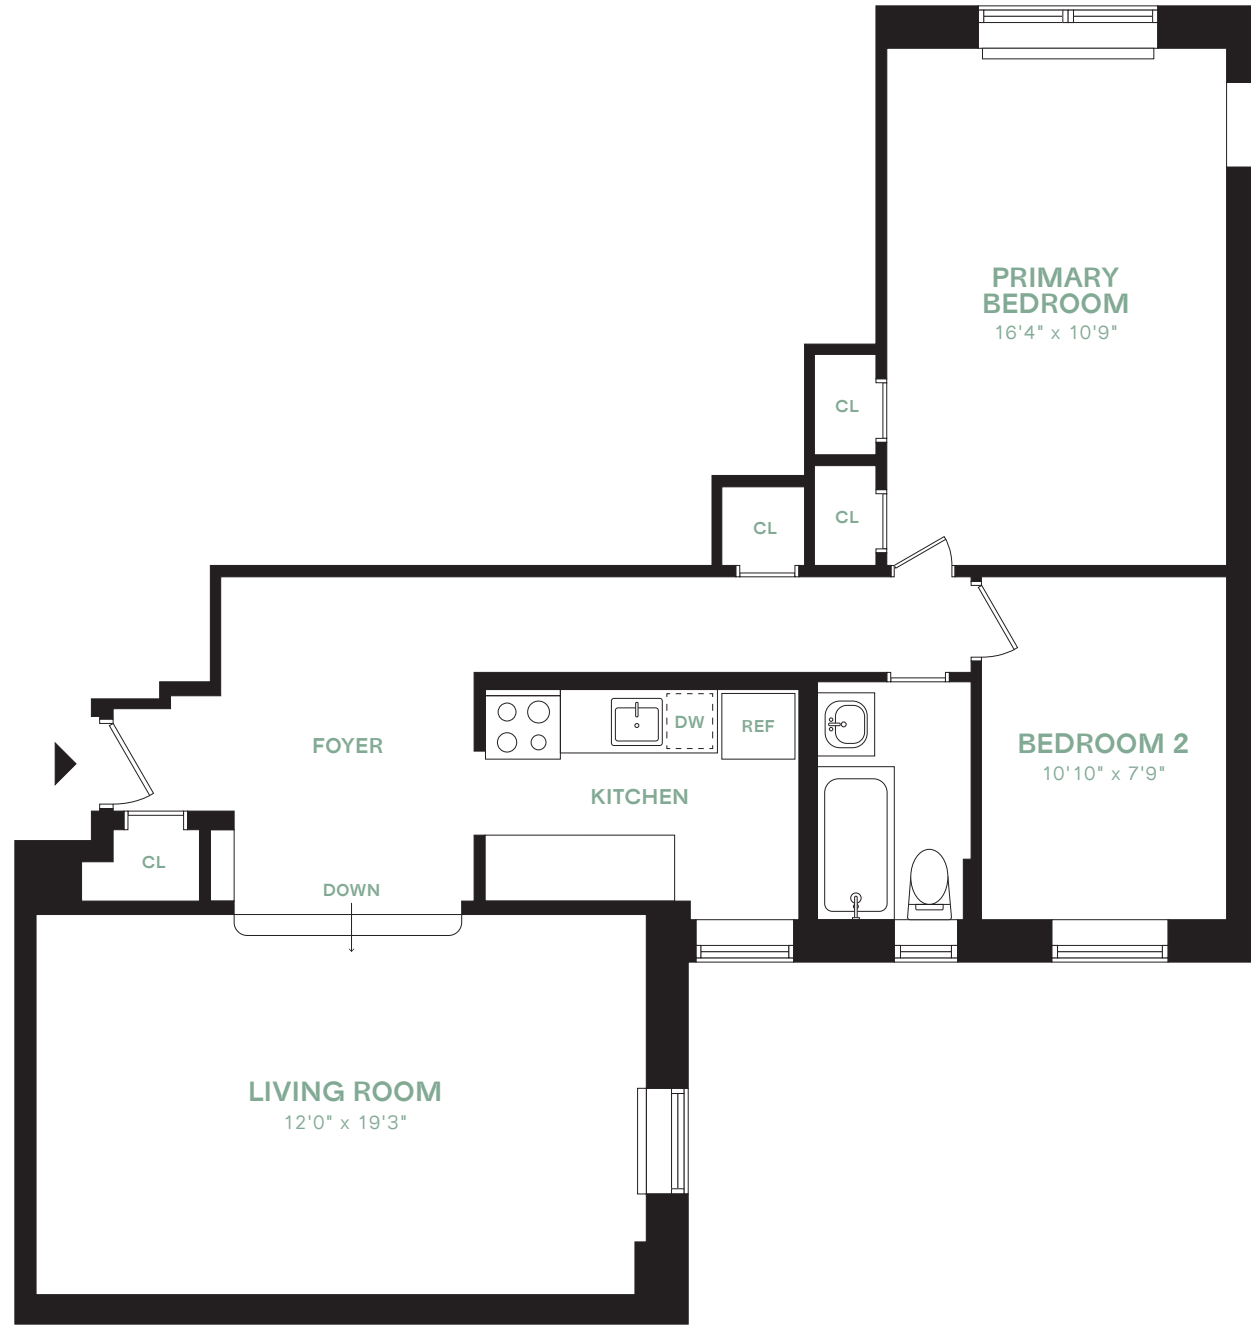

NORWOOD

Nº 1

Origin Perry

3245 Perry Avenue
Bronx, NY 10467

40° 52' 32.916" N 73° 52' 35.724" W

Residence F

Floors 2-6

2 BEDROOMS
1 BATHROOM
922 sq ft

Origin North

THIS IS NOT AN OFFERING. THE COMPLETE OFFERING TERMS ARE IN OFFERING PLANS AVAILABLE FROM NEW SPONSORS. FILE NO. C-860377 BRX PERRY APARTMENTS LLC. NEW SPONSORS' ADDRESS: 152 WEST 57TH STREET, 12TH FLOOR, NEW YORK, NY 10019. ANY LAYOUTS, SQUARE FOOTAGES, DIMENSIONS, DISTANCES, MAPS, AND DESCRIPTIONS ARE GENERAL AND APPROXIMATE AND SUBJECT TO NORMAL VARIANCES AND TOLERANCES. SOME MATERIALS, FINISHES, FIXTURES, OR APPLIANCES MAY VARY BY APARTMENT. NEW SPONSOR RESERVES THE RIGHT TO MAKE CHANGES IN ACCORDANCE WITH THE TERMS OF THE OFFERING PLAN. EQUAL HOUSING OPPORTUNITY.