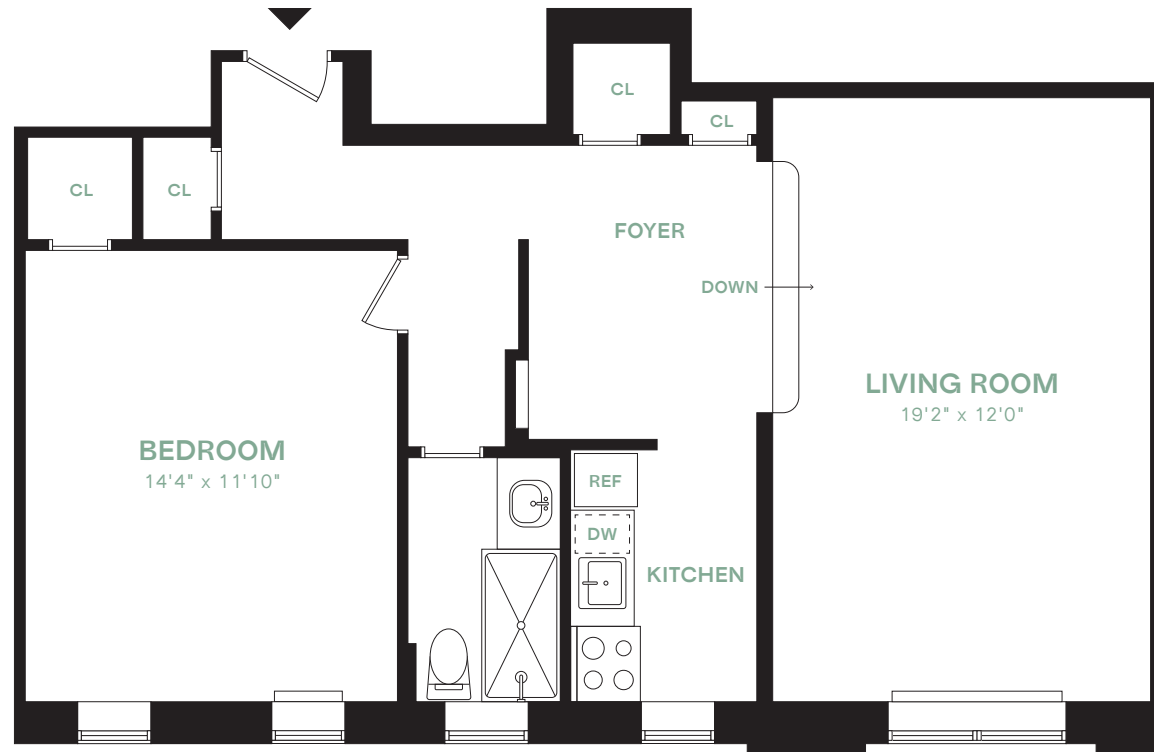

NORWOOD

Nº 1

Origin Perry

3245 Perry Avenue
Bronx, NY 10467

40° 52' 32.916" N 73° 52' 35.724" W

Residence A

Floors 2-6

1 BEDROOM
1 BATHROOM
742 sq ft

Origin North

THIS IS NOT AN OFFERING. THE COMPLETE OFFERING TERMS ARE IN OFFERING PLANS AVAILABLE FROM NEW SPONSORS. FILE NO. C-860377 BRX PERRY APARTMENTS LLC. NEW SPONSORS' ADDRESS: 152 WEST 57TH STREET, 12TH FLOOR, NEW YORK, NY 10019. ANY LAYOUTS, SQUARE FOOTAGES, DIMENSIONS, DISTANCES, MAPS, AND DESCRIPTIONS ARE GENERAL AND APPROXIMATE AND SUBJECT TO NORMAL VARIANCES AND TOLERANCES. SOME MATERIALS, FINISHES, FIXTURES, OR APPLIANCES MAY VARY BY APARTMENT. NEW SPONSOR RESERVES THE RIGHT TO MAKE CHANGES IN ACCORDANCE WITH THE TERMS OF THE OFFERING PLAN. EQUAL HOUSING OPPORTUNITY.